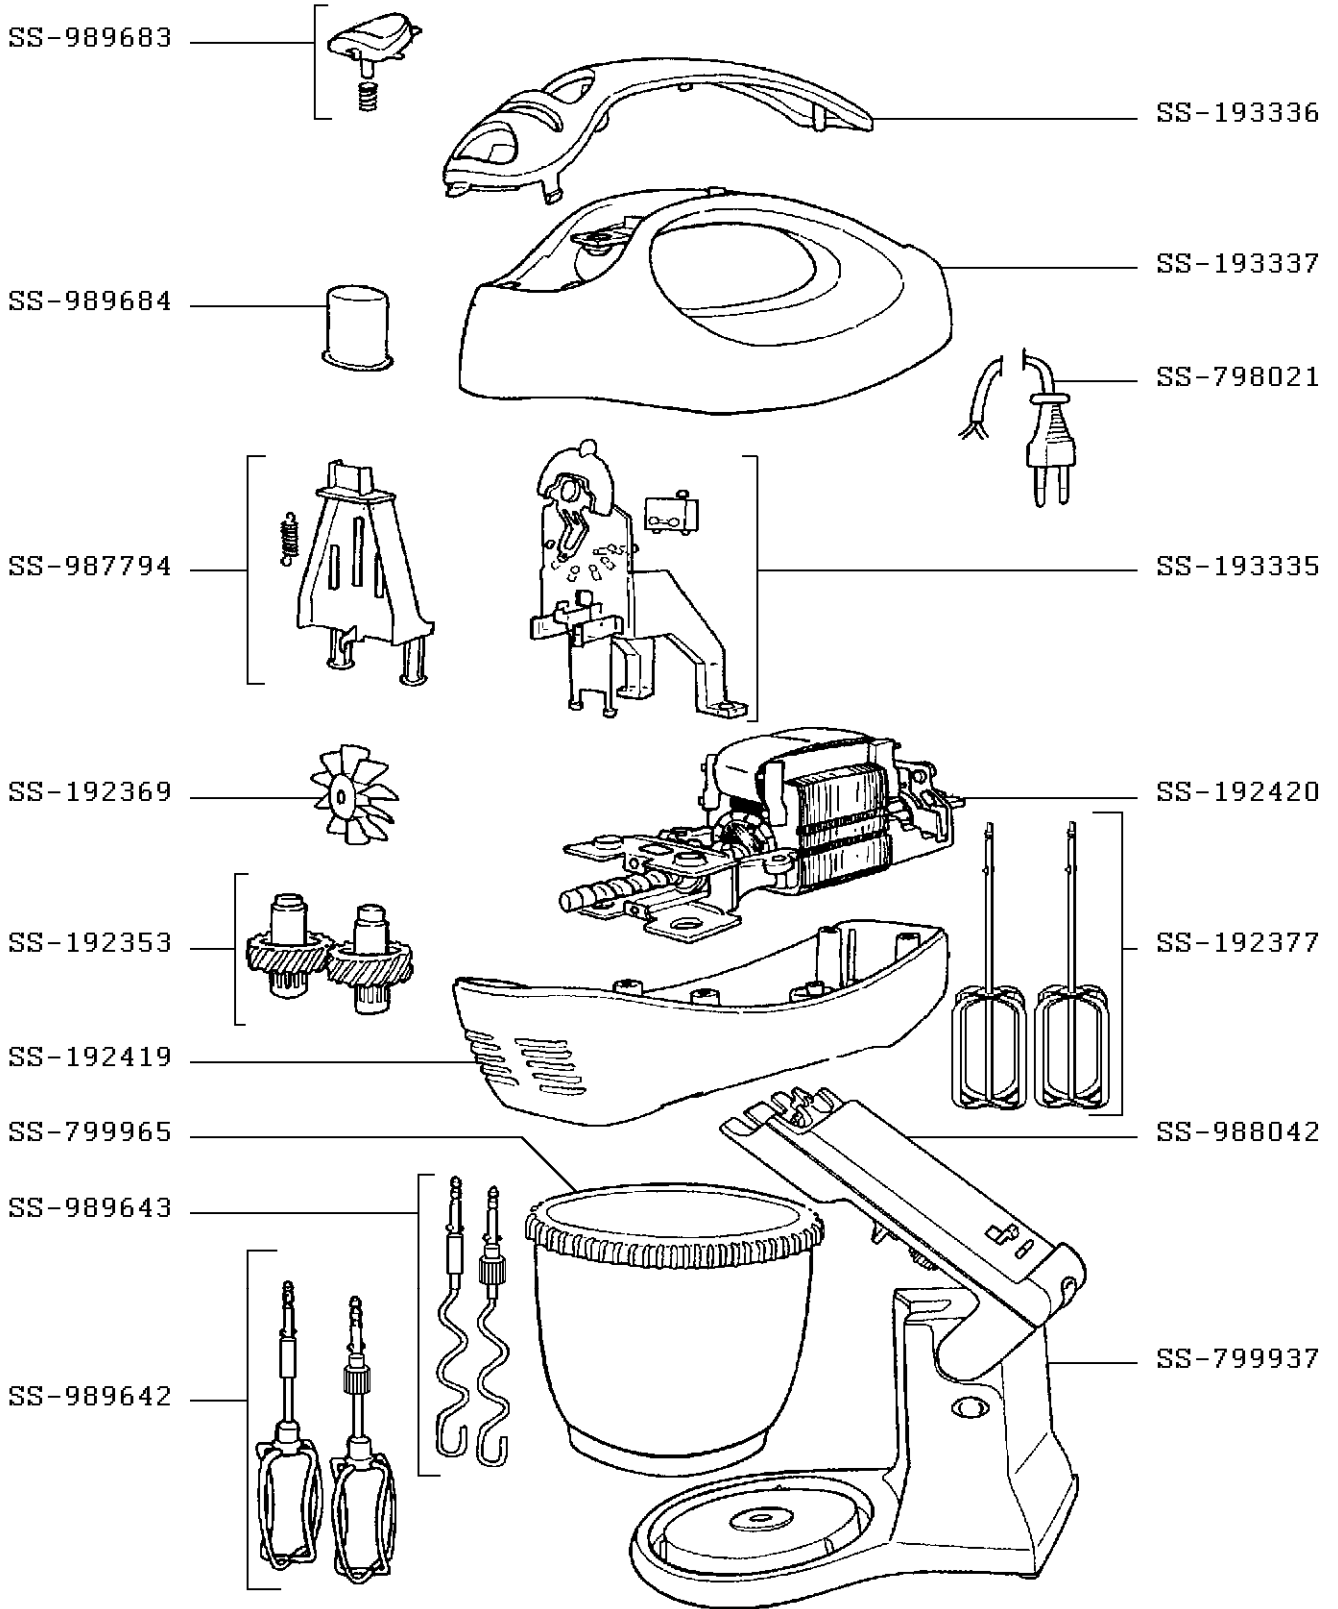

Moulinex

FOOD MIXER PREP'LINE STAND BOWL

HM412131/BV0
450W

CREATION	9/9/2013	PAGE	COUNTRY	FAMILY
EDIT	9/18/2013	1/1	AF	III