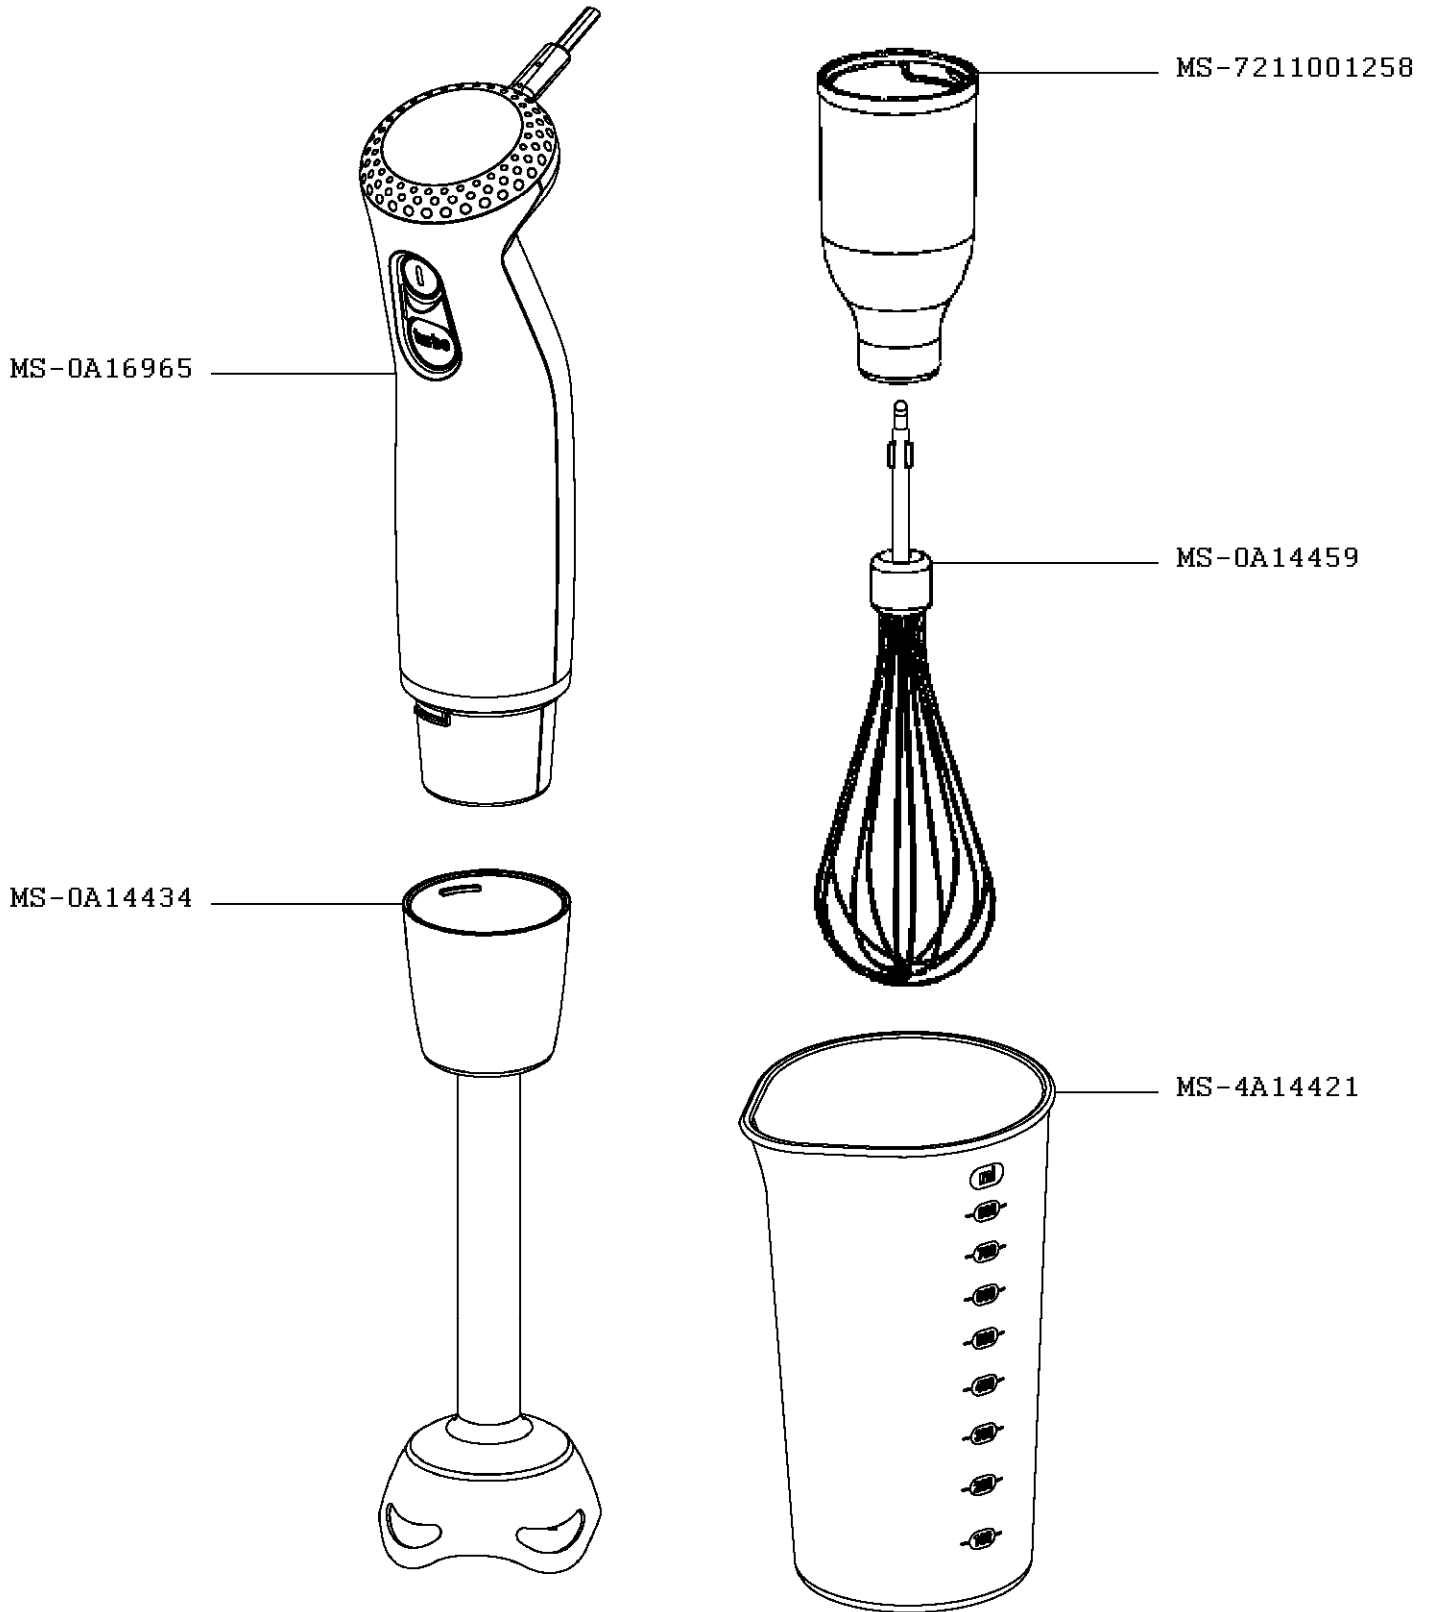

Moulinex

HAND MIXER INFINYFORCE

DD866125/700

CREATION	11/4/2014	PAGE	COUNTRY	FAMILY
EDIT	11/17/2014	3/3	AF	III