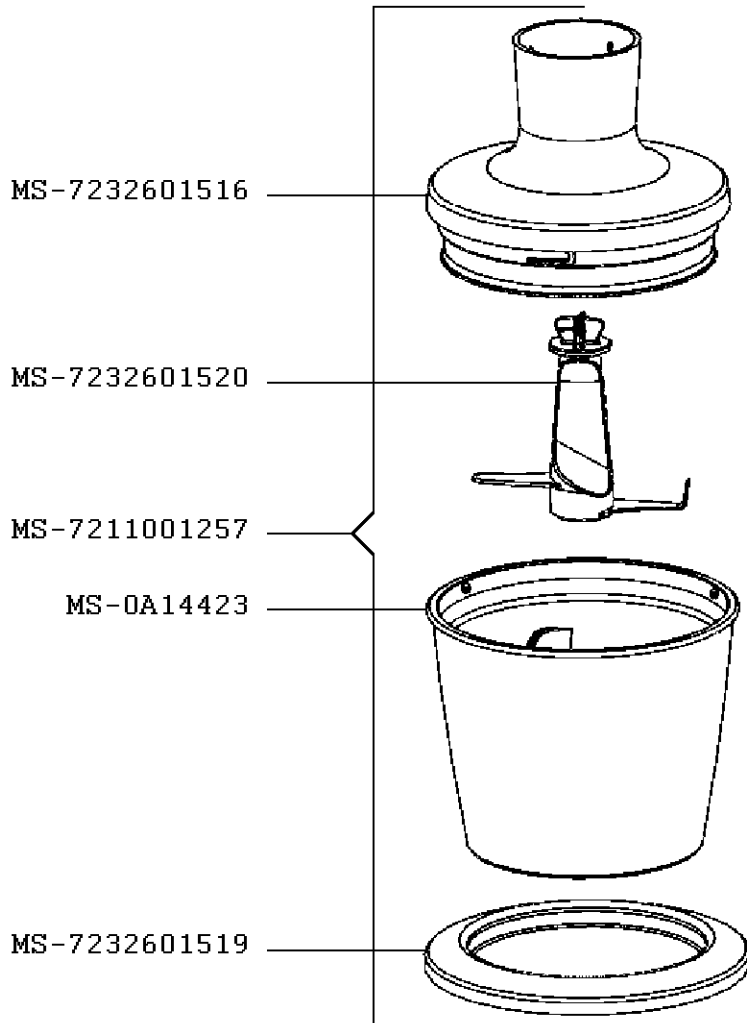

Moulinex

HAND MIXER INFINYFORCE

DD866125/700

MS-0A17005

MS-4A17006

CREATION
EDIT

11/4/2014
11/17/2014

PAGE
1/3

COUNTRY
AF

FAMILY
III

Moulinex

HAND MIXER INFINYFORCE

DD866125/700

CREATION	11/4/2014	PAGE	COUNTRY	FAMILY
EDIT	11/17/2014	2/3	AF	III

Moulinex

HAND MIXER INFINYFORCE