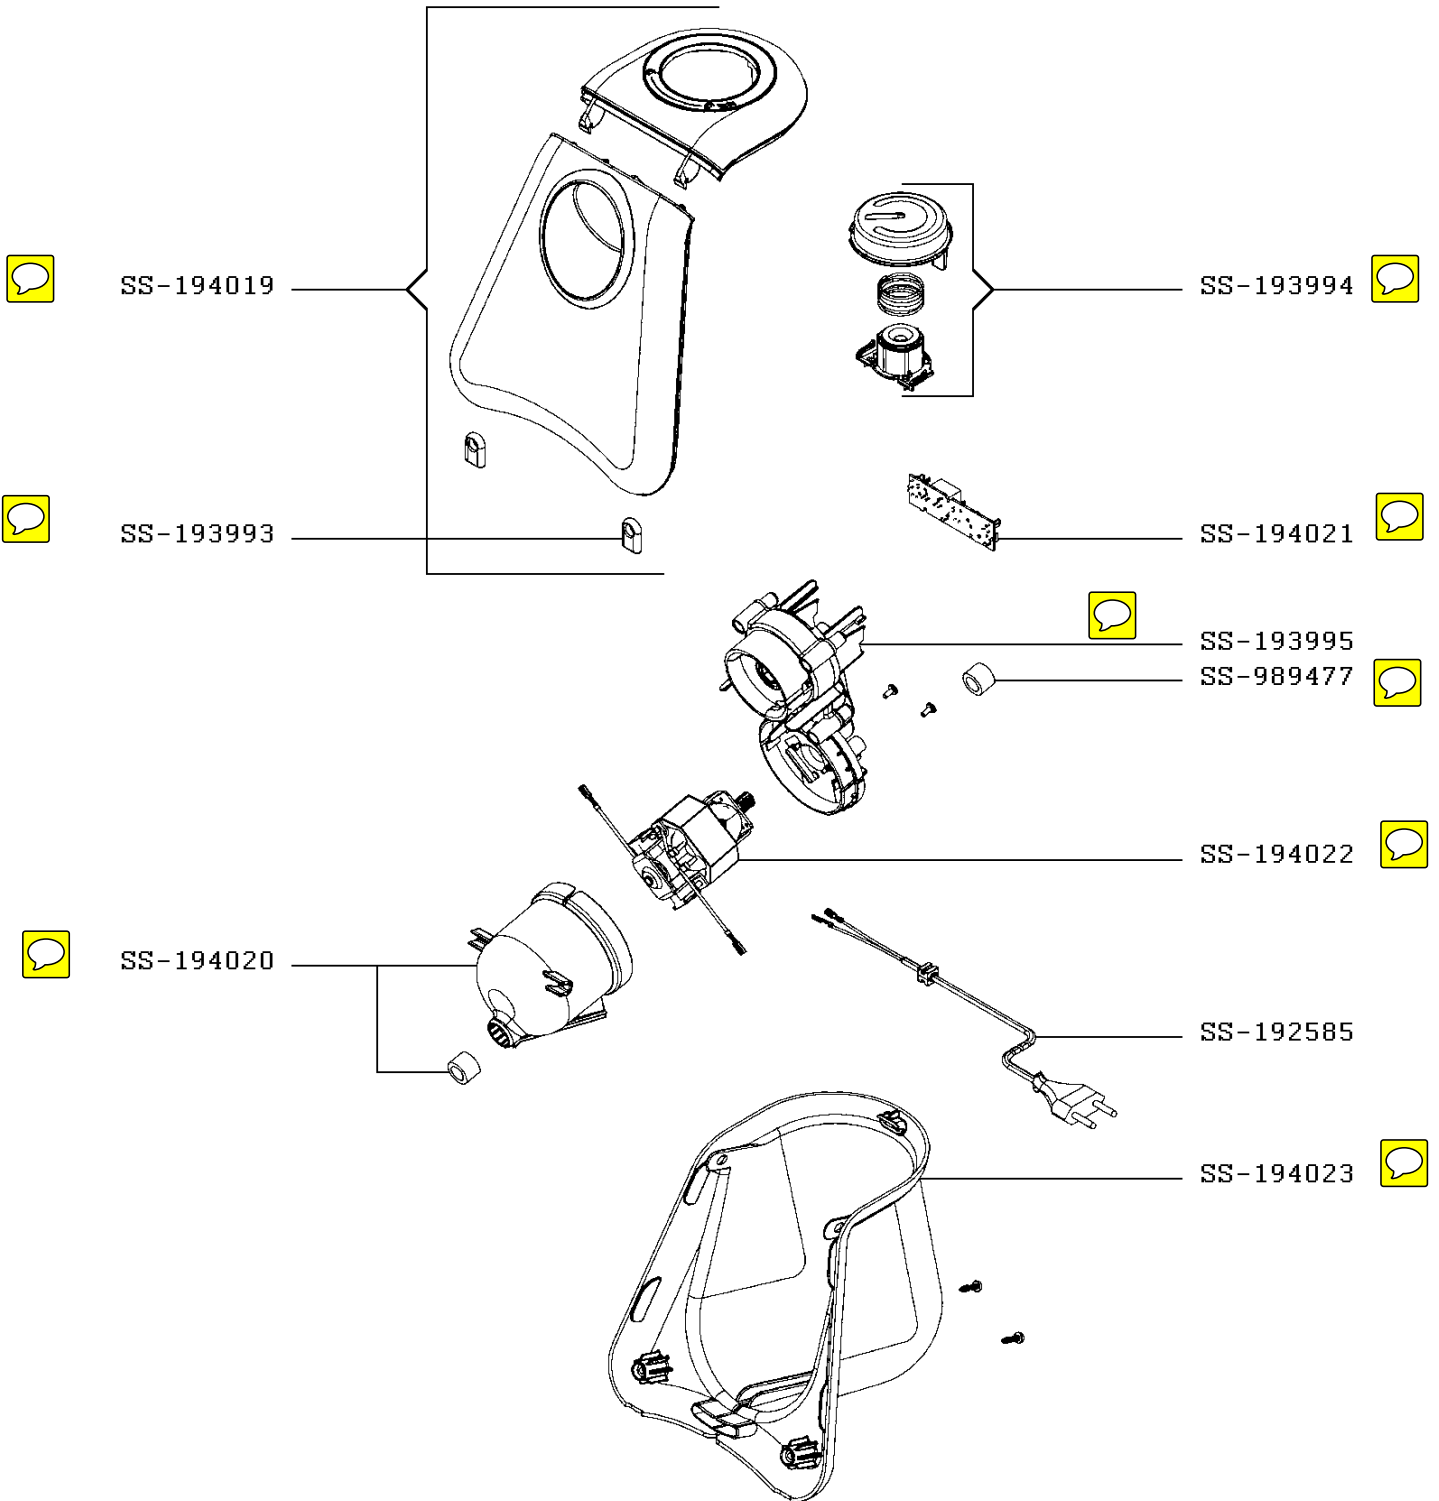

# CHOPPER FRESH EXPRESS MAX

DJ810510/350

CREATION	1/25/2012	PAGE	COUNTRY	FAMILY
EDIT	12/5/2012	1/2	AT	III

# CHOPPER FRESH EXPRESS MAX

DJ810510/350

CREATION	1/25/2012	PAGE	COUNTRY	FAMILY
EDIT	12/5/2012	2/2	AT	III