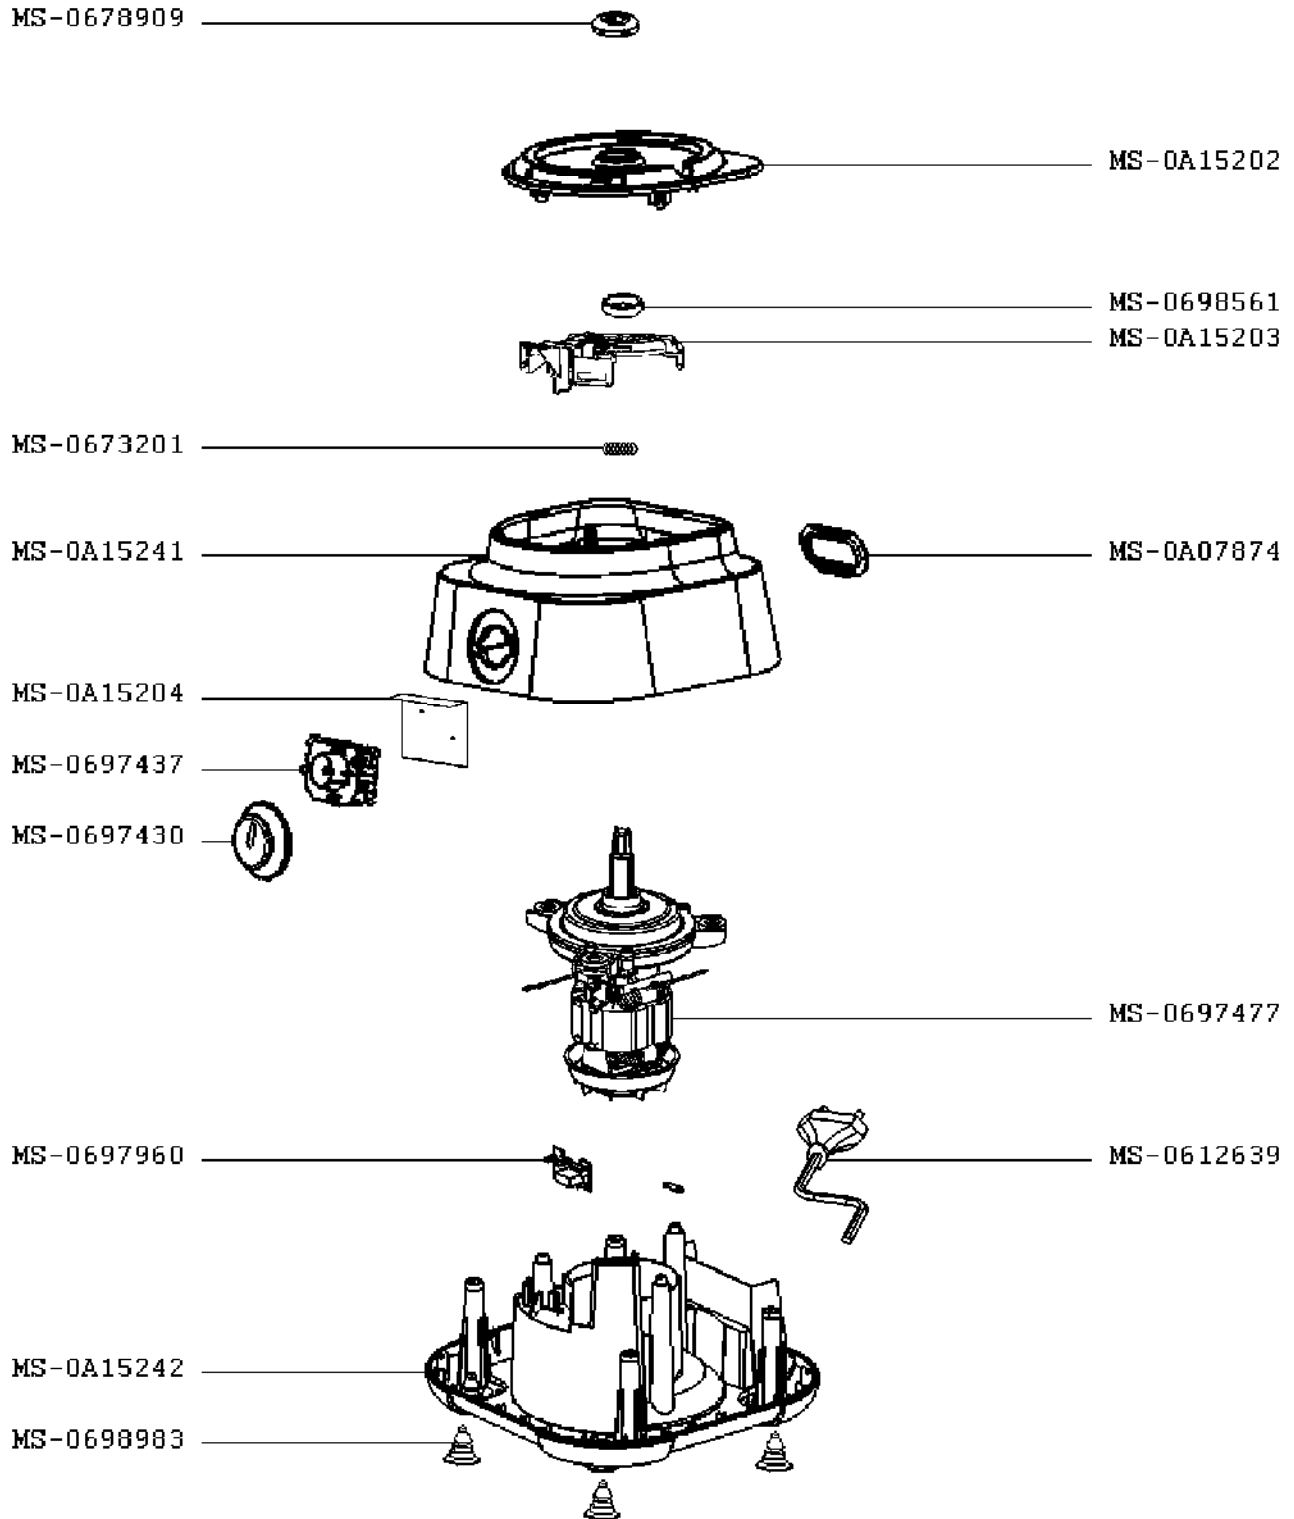

# FOOD PROCESSOR MASTERCHEF 9000

FP903A10/700

MS-5A07212

MS-4A02183

MS-5957013

MS-0698025

MS-5A02454

MS-5A02453

12/4/2012

3/4

AF

III

Moulinex

# FOOD PROCESSOR MASTERCHEF 9000

FP903A10/700

CREATION  
EDIT

10/11/2012  
12/4/2012

PAGE  
4/4

COUNTRY  
AF

FAMILY  
III