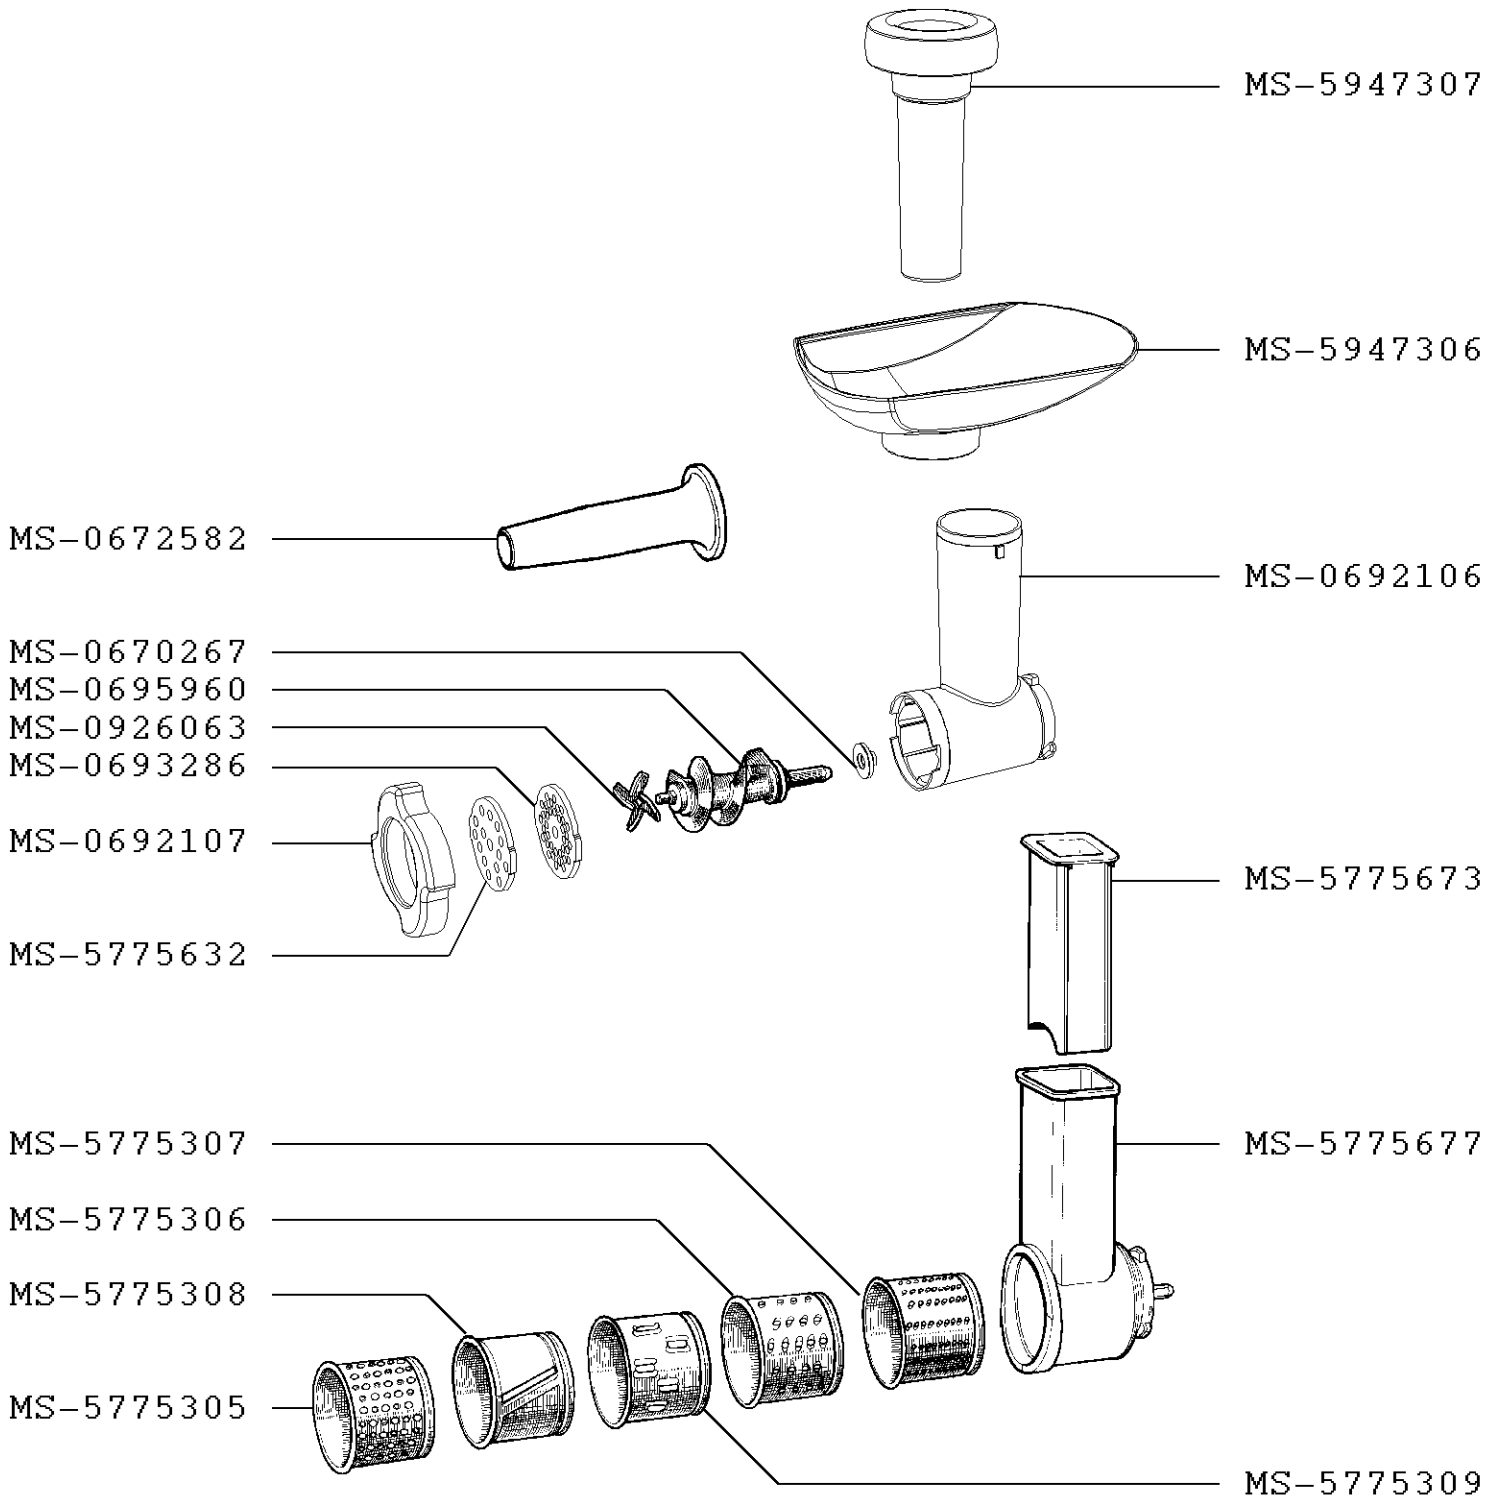

Moulinex

CHOPPER HV8 M2

DKA242(0)

CREATION	2/2/2004	PAGE	COUNTRY	FAMILY
EDIT	3/30/2004	1/2	IR	III

Moulinex

CHOPPER HV8 M2

DKA242(0)

CREATION	2/2/2004	PAGE	COUNTRY	FAMILY
EDIT	3/30/2004	2/2	IR	III