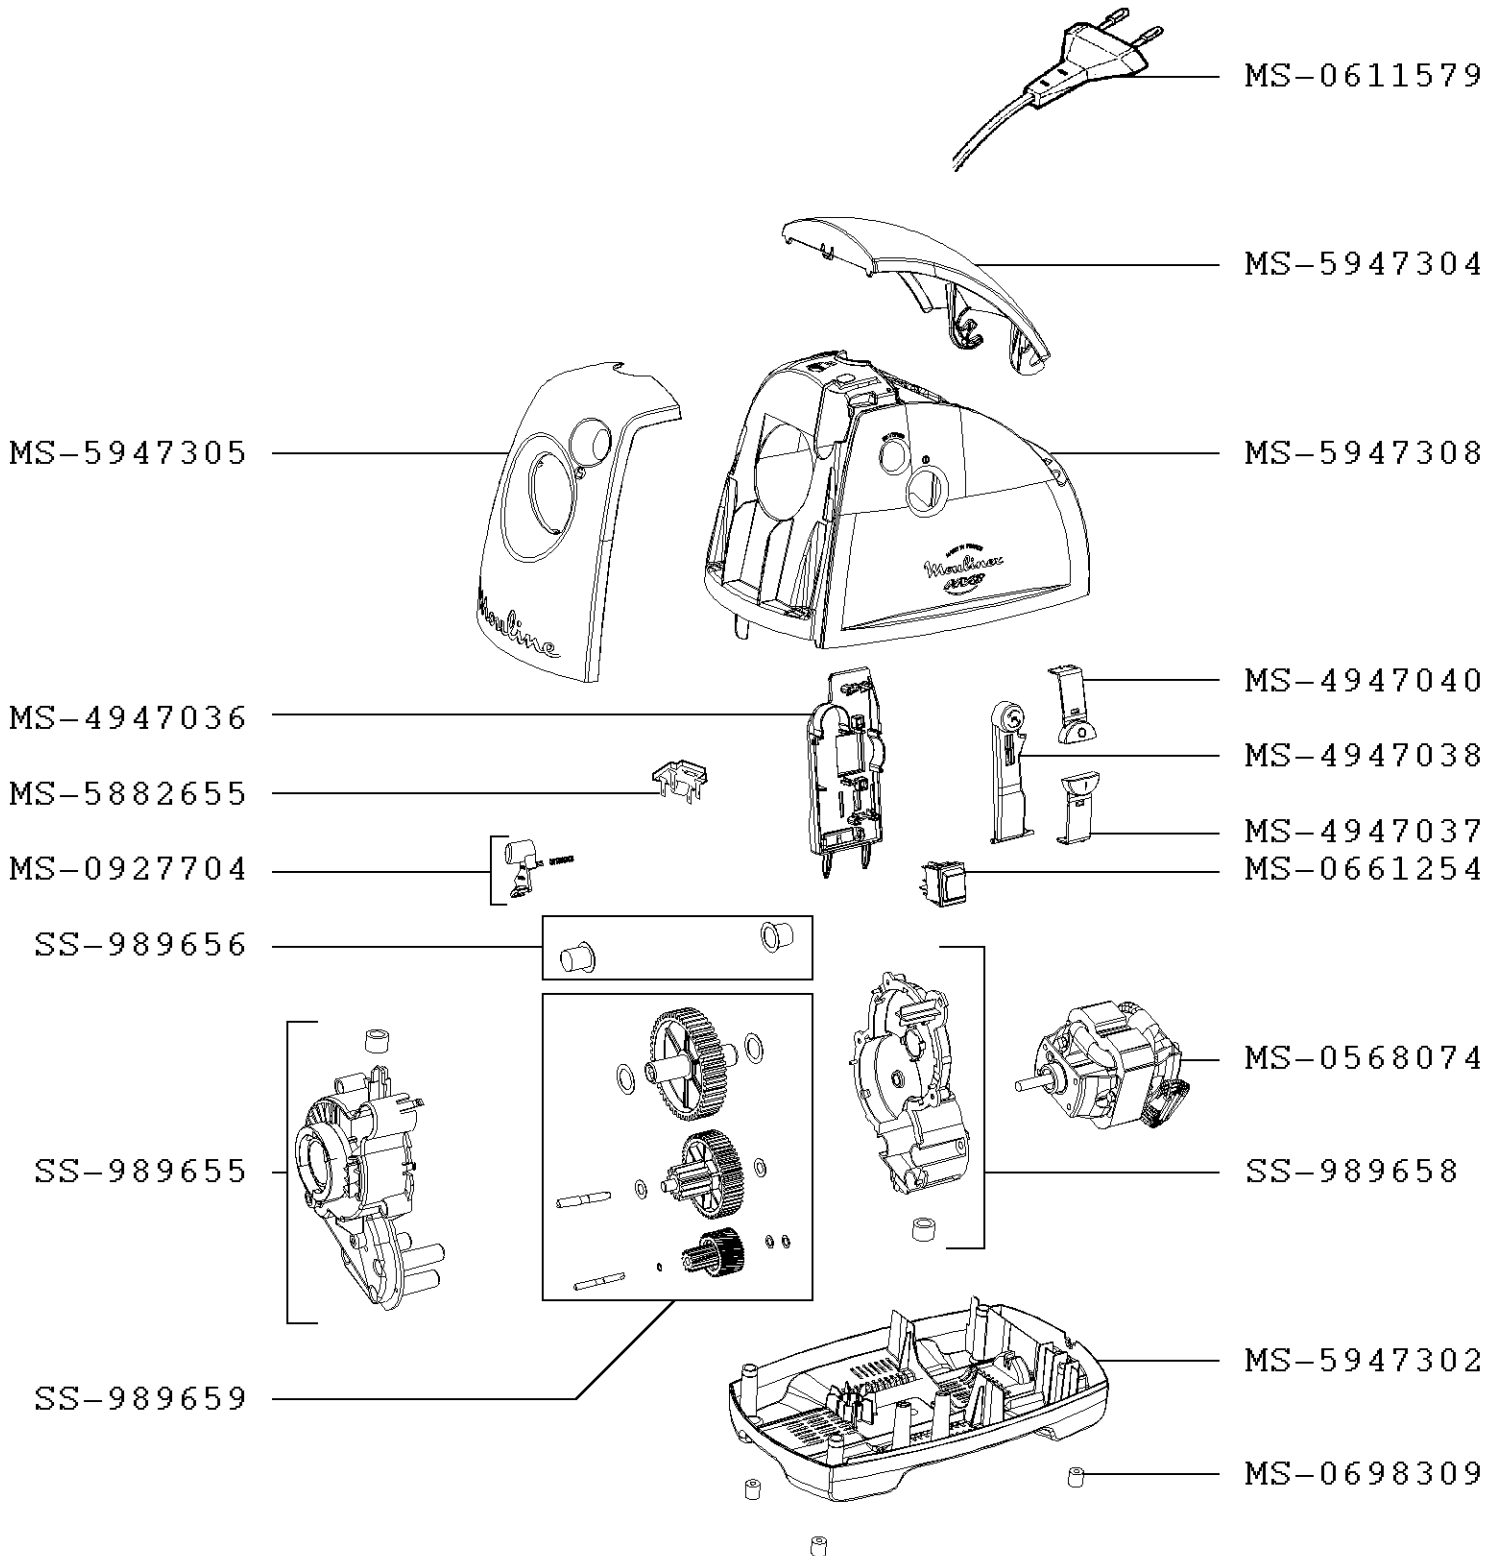

Moulinex

CHOPPER HV8 M2

DKA242(0)

CREATION	2/2/2004	PAGE	COUNTRY	FAMILY
EDIT	3/30/2004	1/2	IR	III

Moulinex

CHOPPER HV8 M2

DKA242(0)

CREATION	2/2/2004	PAGE	COUNTRY	FAMILY
EDIT	3/30/2004	2/2	IR	III