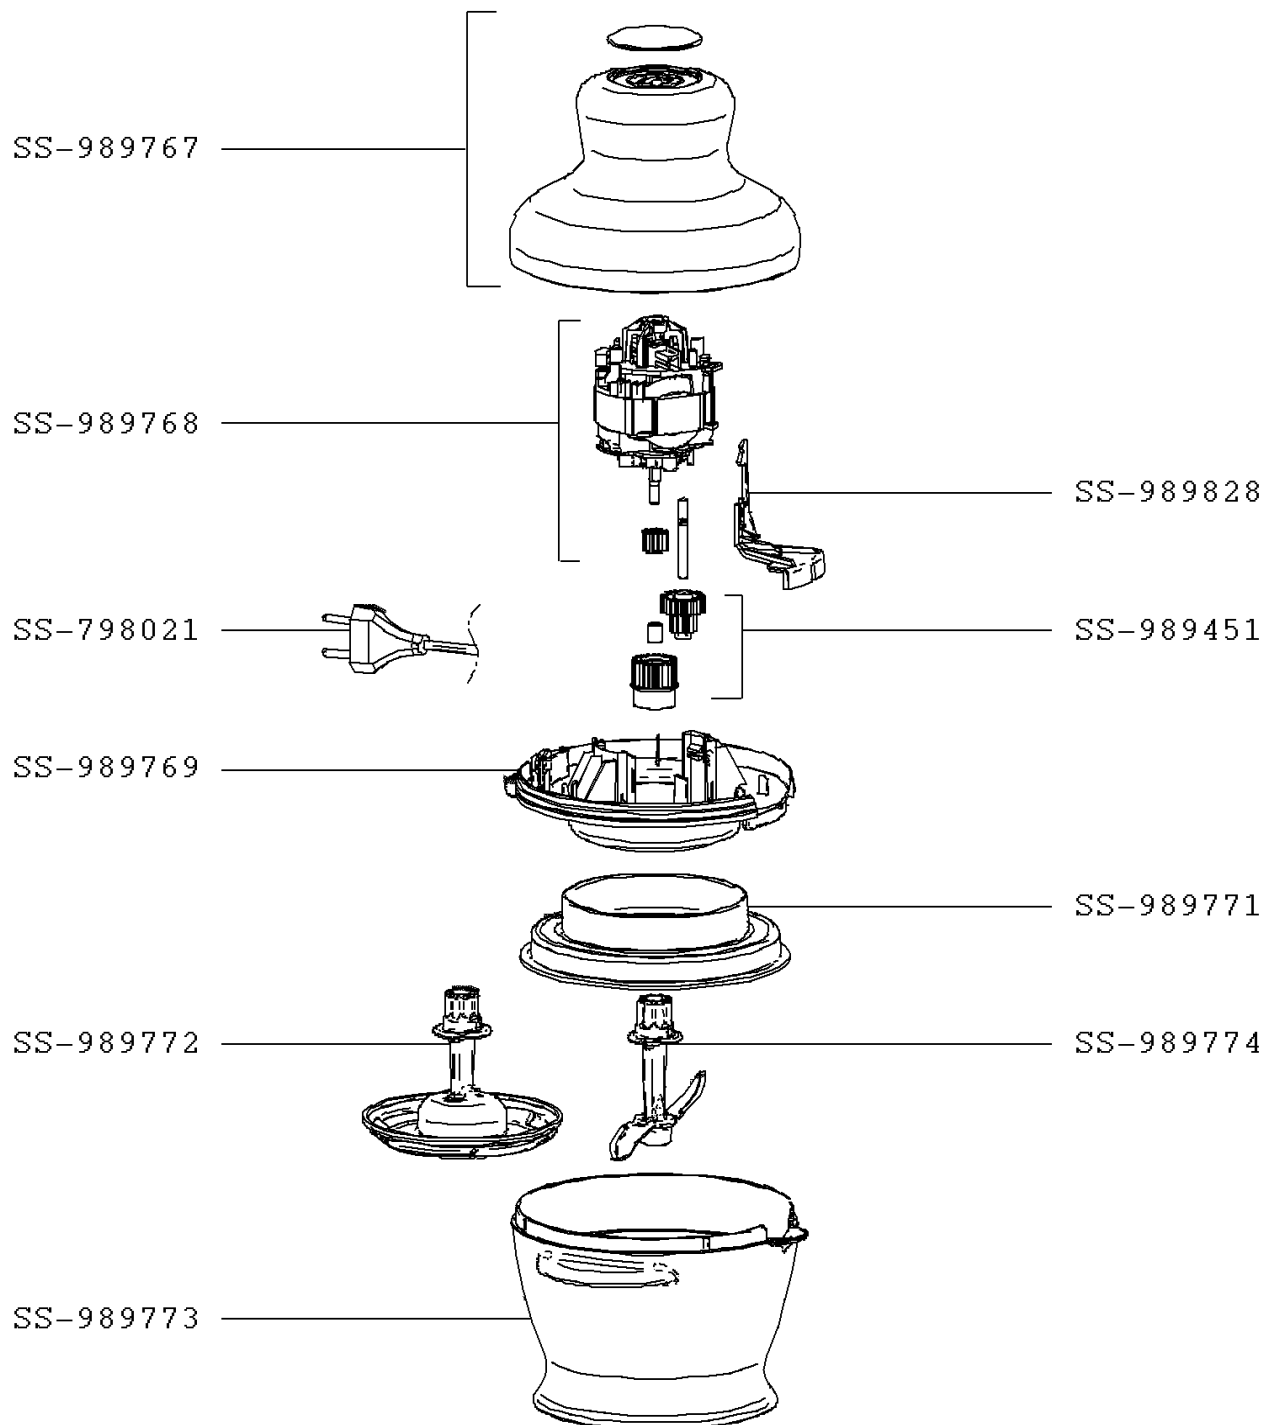

Moulinex

CHOPPER MULTITRIO

DJE341(0)

CREATION APPLIANCE	11/24/2004	PAGE	COUNTRY	FAMILY
ISSUE EXPLODED DIAGRAM	2/24/2005	1/1	FR	III