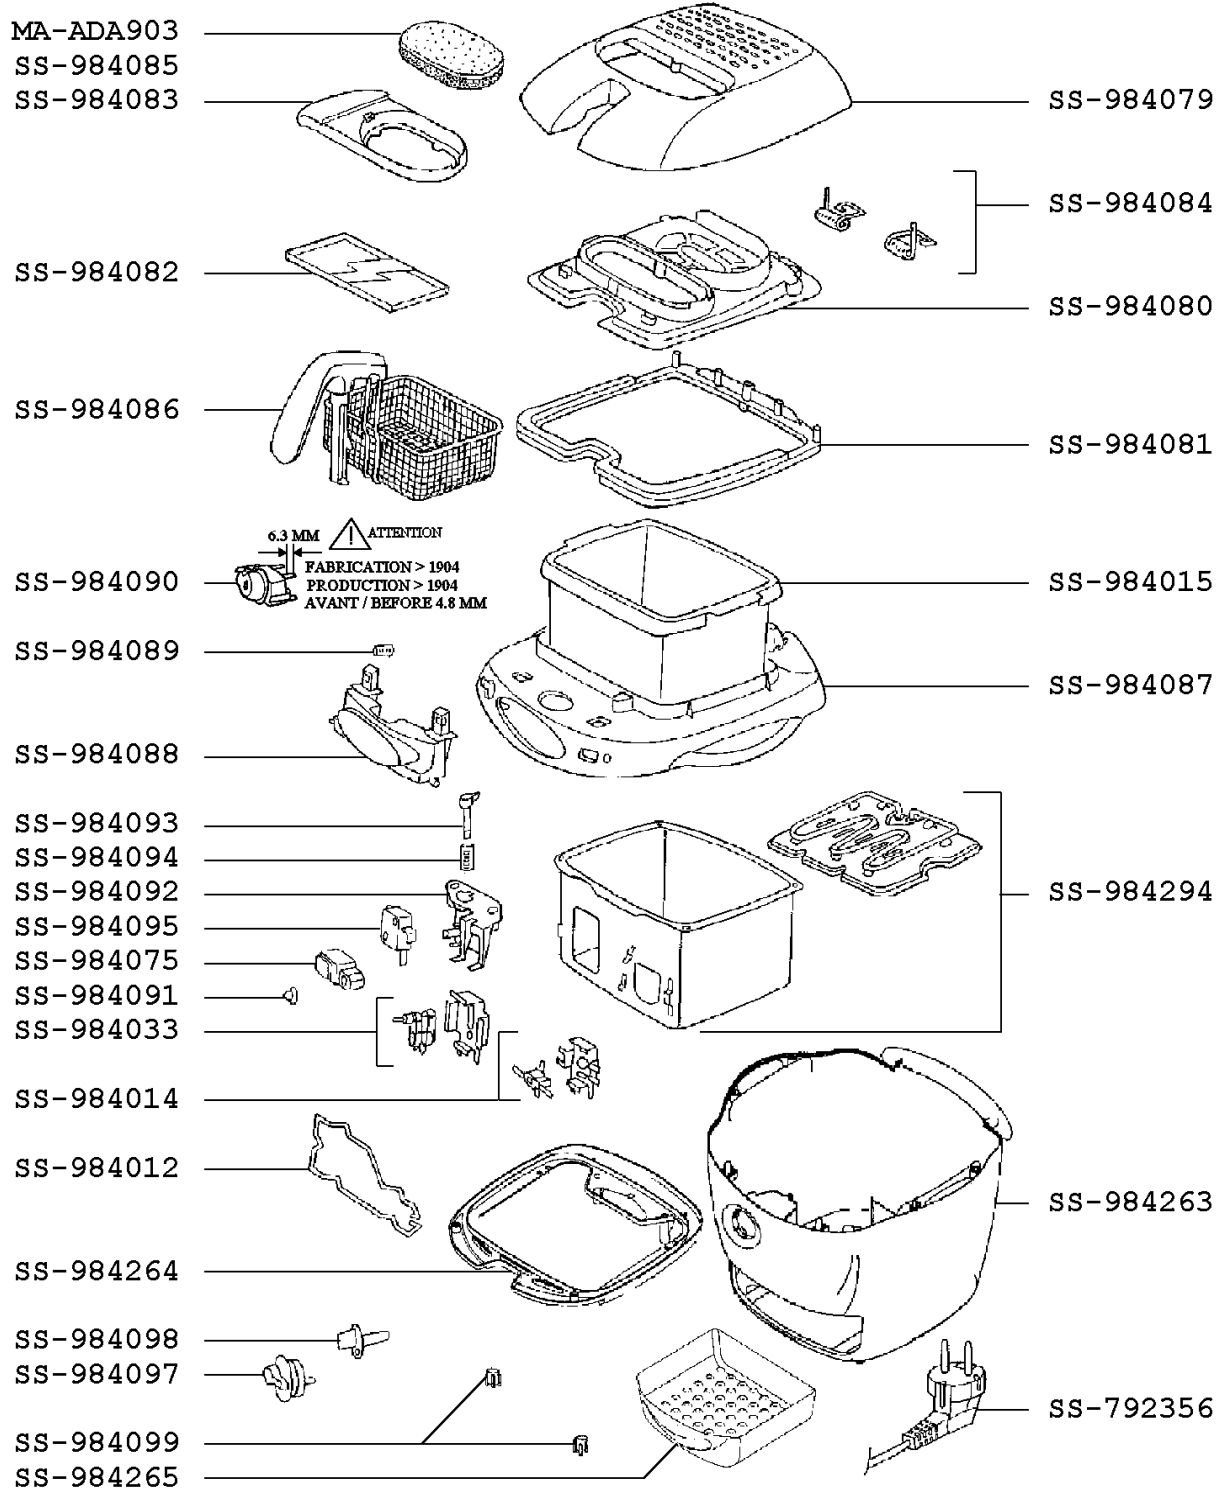

Moulinex

FRYER FRIDELYS

AKE446(0)

CREATION APPLIANCE	10/1/2004	PAGE	COUNTRY	FAMILY
ISSUE EXPLODED DIAGRAM	10/1/2004	1/1	IR	V