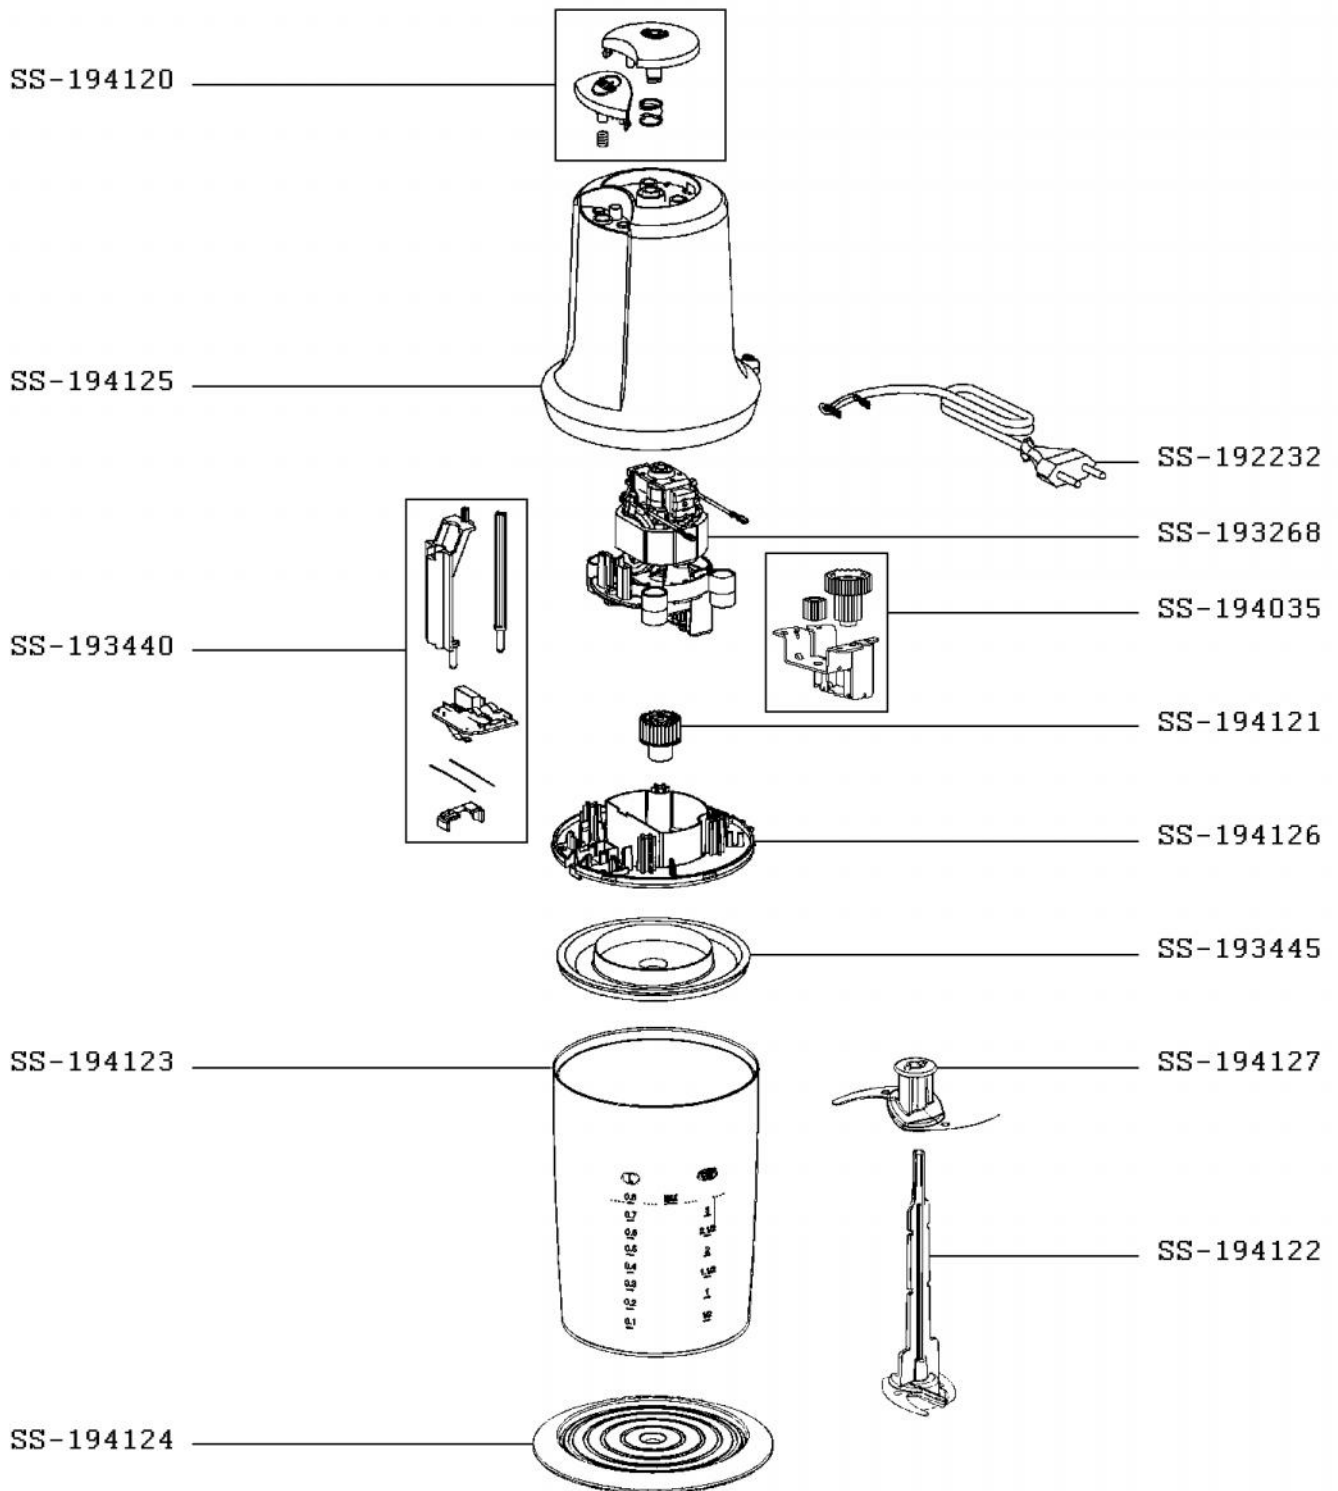

Moulinex

# CHOPPER MULTI-MOULINETTE XXL

AT718A10/350  
0,8L

CREATION	9/10/2012	PAGE	COUNTRY	FAMILY
EDIT	2/19/2013	1/1	AF	III